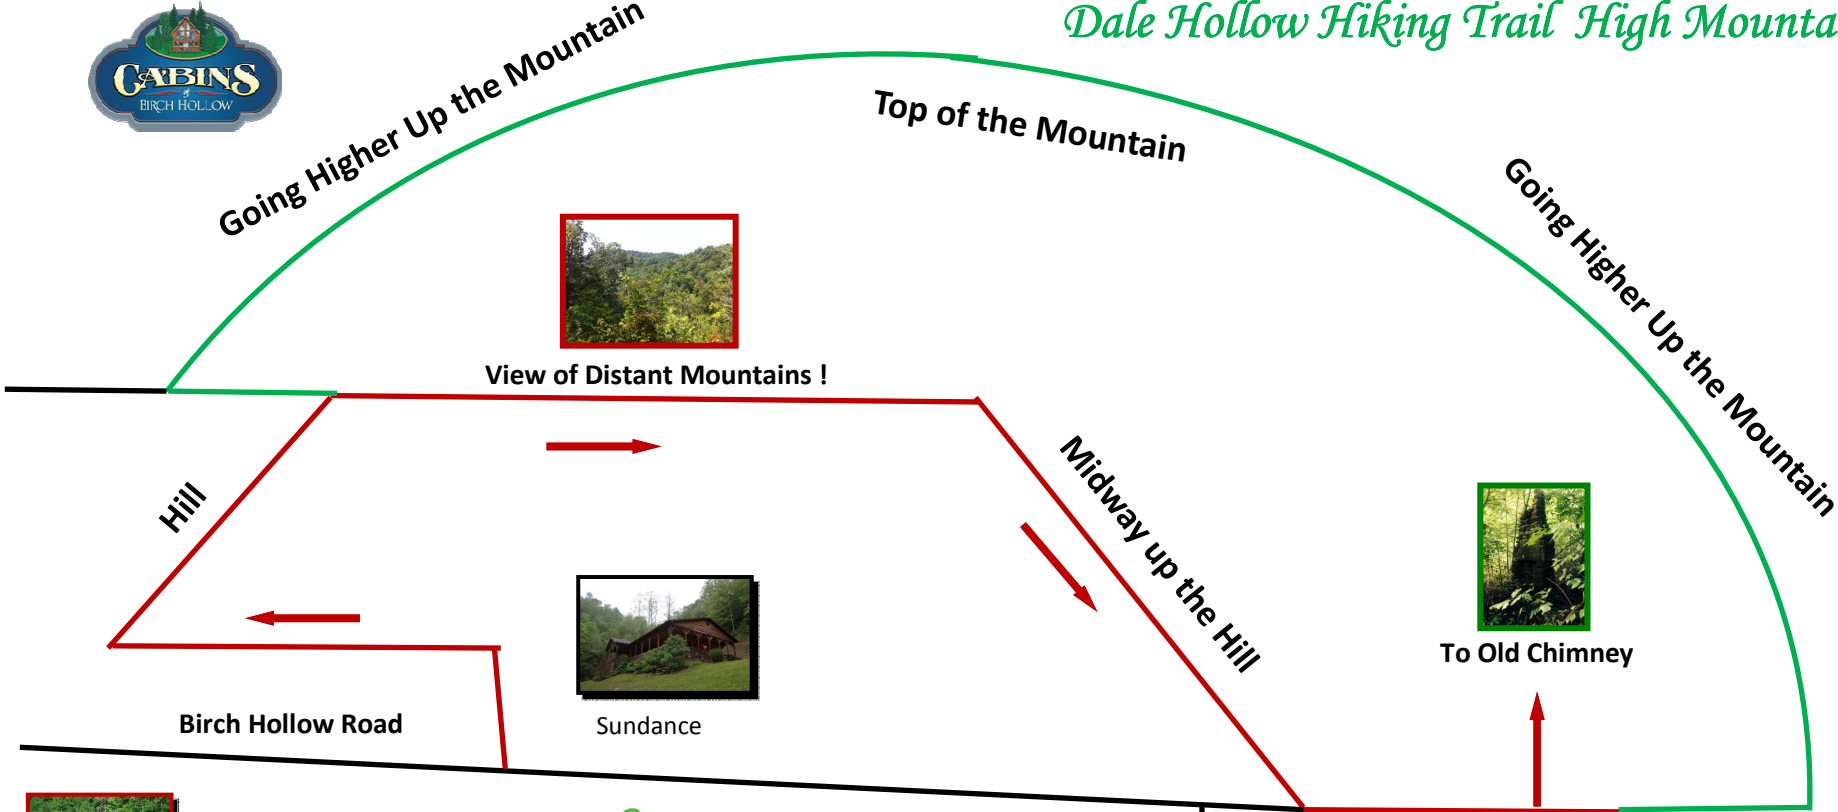

*Dale Hollow Hiking Trail High Mountain*

Birch Hollow Road

Sundance

To Old Chimney

Brookside

Pond & Dock

Lakewood

Birch Hollow Road

*Dale Hollow Hiking Trail Midway Up Mountain*

To Old Chimney

Woodsman