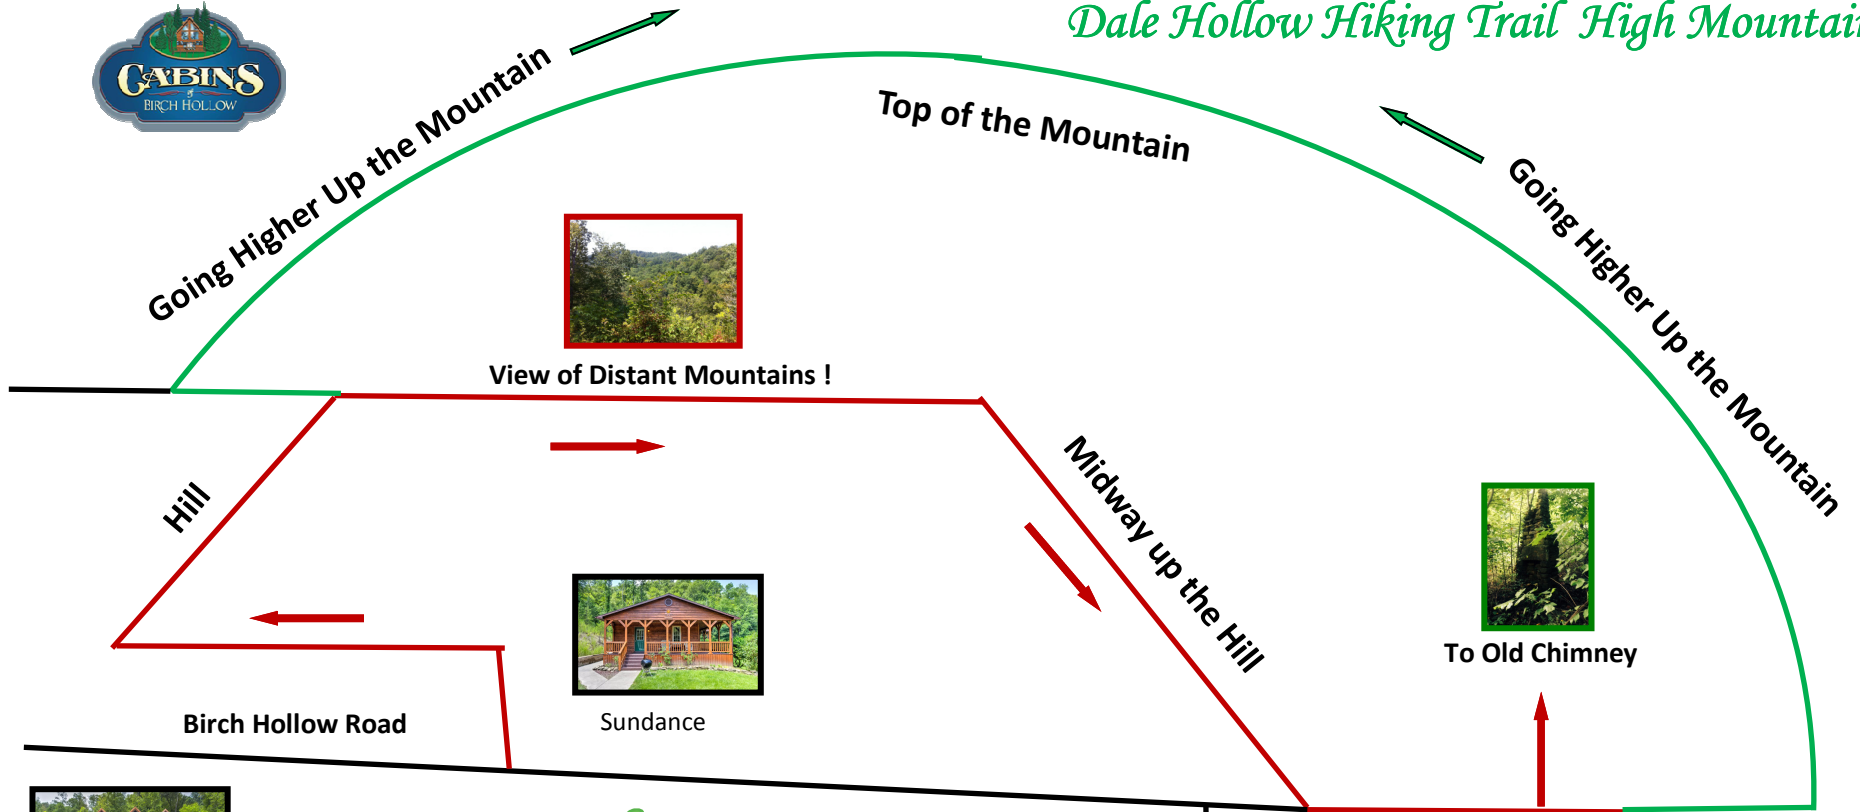

Dale Hollow Hiking Trail High Mountain

Brookside

Pond & Dock

Lakewood

Dale Hollow Hiking Trail Midway Up Mountain

Woodsman

To Old Chimney